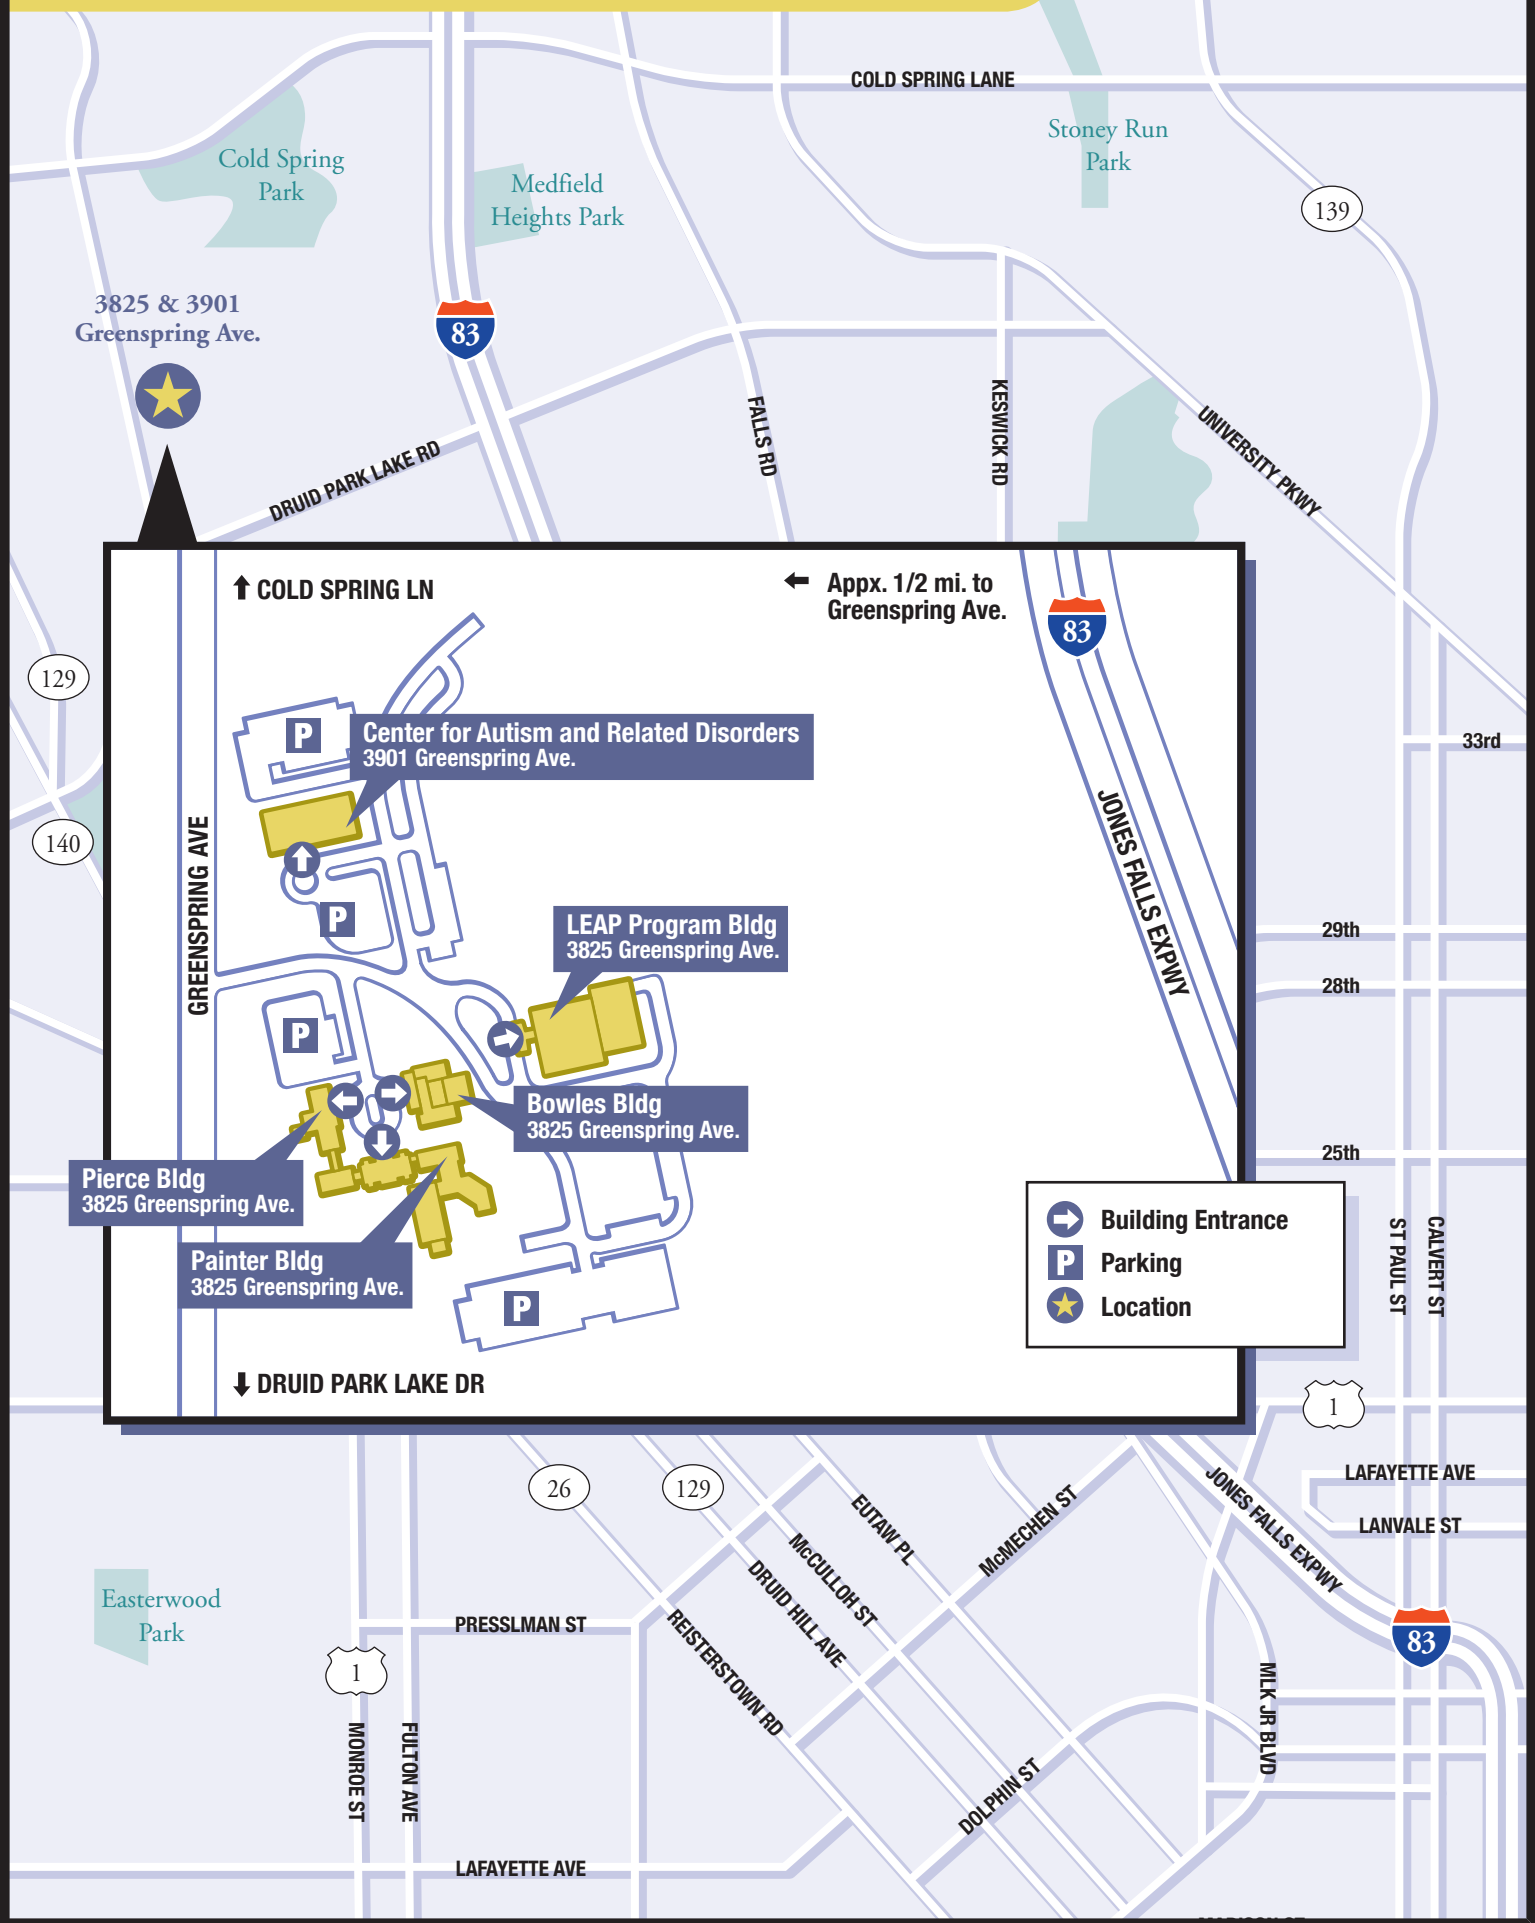

Kennedy Krieger Institute: Greenspring Campus

↑ COLD SPRING LN

← Appx. 1/2 mi. to Greenspring Ave.

Center for Autism and Related Disorders
3901 Greenspring Ave.

LEAP Program Bldg
3825 Greenspring Ave.

Bowles Bldg
3825 Greenspring Ave.

Pierce Bldg
3825 Greenspring Ave.

Painter Bldg
3825 Greenspring Ave.

↓ DRUID PARK LAKE DR

- Building Entrance
- Parking
- Location

Easterwood Park

Cold Spring Park

Medfield Heights Park

Stoney Run Park

129

140

33rd

29th

28th

25th

CALVERT ST
ST PAUL ST

1

FULTON AVE

LAFAYETTE AVE

REISTERSTOWN RD

DRUID HILL AVE

McCULLOH ST

EUTAW PL

McMECHEN ST

DOLPHIN ST